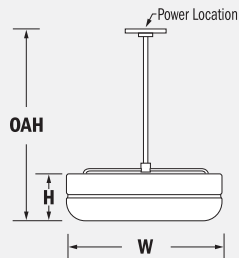

	W	H	OAH
BIP 10865	16.3"	6.0"	42.0"

Stem

SFA

	W	H	OAH
BIP 10867	16.3"	5.0"	34.0"

SY - Symmetric

Interior

Sample model number: BIP 10863 - SY - 1M400PS - 120 - PT01 - 45S

Remote Ballast