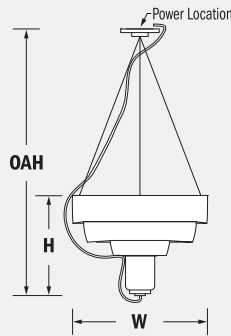

Basik™

Interior Pendant Mount

Remote Ballast - Metal Halide Lamp(s)

Stem

SFU

	W	H	OAH
BIP 10862	24.0"	10.0"	84.0"

Stem

SDU