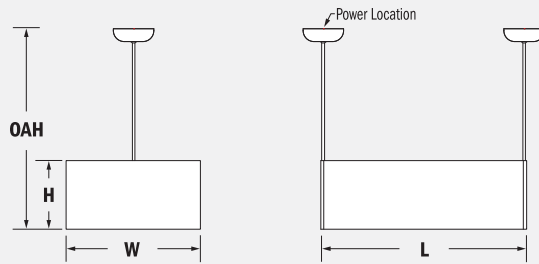

L	W	H	OAH
BIP 10873	38.5"	18.0"	8.0"	56.0"