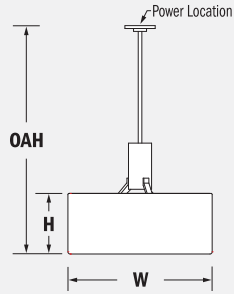

Basik™

Interior Pendant Mount

Remote Ballast - Metal Halide Lamp(s)

Stem

SFB

	W	H	OAH
BIP 10863	25.3"	10.4"	84.4"

Stem

SFB