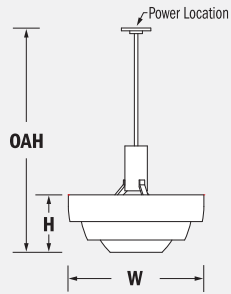

W	H	OAH
BIP 10862	24.0"	10.0"	84.0"