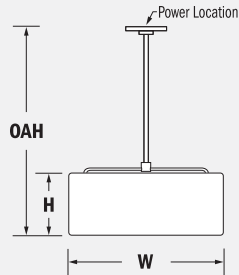

Basik™

Interior Pendant Mount

Remote Ballast - Metal Halide Lamp(s)

Stem

SFB

	W	H	OAH
BIP 10863	25.3"	10.4"	84.4"

Stem

SFB