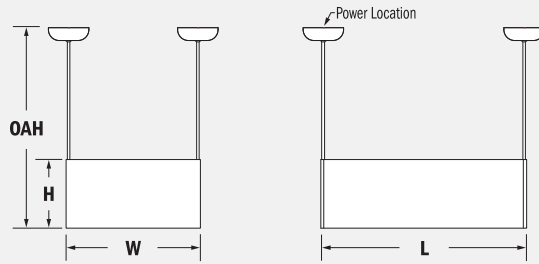

For Technical Information, see page 300.

Pendant

Basik™

Interior Pendant Mount

Integral Ballast - Metal Halide Lamp(s)

Stem

SFF

	L	W	H	OAH
BIP 10870	20.0"	13.5"	6.0"	48.0"