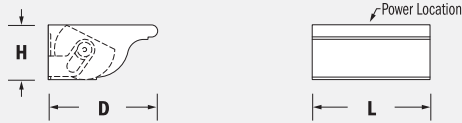

Echo® Round™ 5.0

Interior Wall Mount

Remote or Integral Ballast - Ceramic Metal Halide and Tungsten Halogen Lamp(s)

Yoke - Scroll

	L	D	H
EIW 9715	10.9"	10.0"	5.0"

Yoke - Scoop

	L	D	H
EIW 9716	10.9"	10.0"	5.0"

Yoke - Wedge

	L	D	H
EIW 9717	10.9"	10.0"	5.0"

Power Tray - Scoop

	L	D	H
EIW 9718	10.8"	14.0"	5.0"

Power Tray - Wedge

	L	D	H
EIW 9719	10.8"	14.0"	5.0"

FT - Forward Throw

Round 5.0