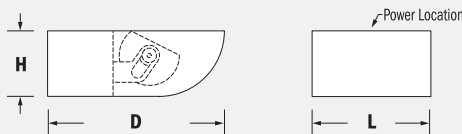

Echo® Round™ 5.0

Interior Wall Mount

Remote or Integral Ballast - Ceramic Metal Halide and Tungsten Halogen Lamp(s)

Yoke - Scroll

	L	D	H
EIW 9715	10.9"	10.0"	5.0"

Yoke - Scoop

	L	D	H
EIW 9716	10.9"	10.0"	5.0"

Yoke - Wedge

	L	D	H
EIW 9717	10.9"	10.0"	5.0"

Power Tray - Scoop

	L	D	H
EIW 9718	10.8"	14.0"	5.0"

Power Tray - Wedge

	L	D	H
EIW 9719	10.8"	14.0"	5.0"

FT - Forward Throw

Round 5.0