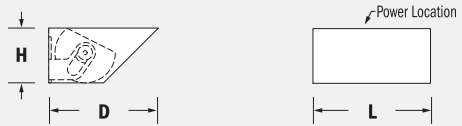

Echo® Round™ 5.0

Interior Wall Mount

Remote or Integral Ballast - Ceramic Metal Halide and Tungsten Halogen Lamp(s)

Yoke - Scroll

	L	D	H
EIW 9715	10.9"	10.0"	5.0"

Yoke - Scoop

	L	D	H
EIW 9716	10.9"	10.0"	5.0"

Yoke - Wedge

	L	D	H
EIW 9717	10.9"	10.0"	5.0"

Power Tray - Scoop

	L	D	H
EIW 9718	10.8"	14.0"	5.0"

Power Tray - Wedge

	L	D	H
EIW 9719	10.8"	14.0"	5.0"

FT - Forward Throw

Round 5.0