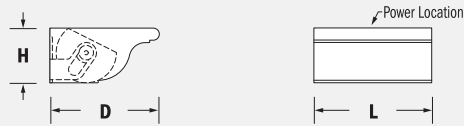

Remote or Integral Ballast - Metal Halide Lamp(s)

Yoke - Scoop

	L	D	H
EIW 9294	16.0"	15.0"	8.0"

Yoke - Wedge

	L	D	H
EIW 9295	16.0"	15.0"	8.0"

Yoke - Scroll

	L	D	H
EIW 9733	16.0"	16.0"	8.7"

Power Tray - Scoop

	L	D	H
EIW 9731	16.0"	21.0"	8.1"

Power Tray - Wedge

	L	D	H
EIW 9732	16.0"	21.0"	8.1"

FT - Forward Throw

PW - Plane Wash

VG - Vertical Graze

Complementary Family Fixtures

MRI Round - Page 182