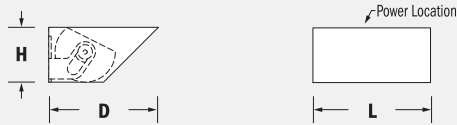

Yoke - Wedge

	L	D	H
EIW 9295	16.0"	15.0"	8.0"