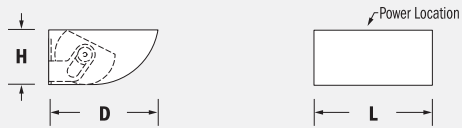

Echo® Round™ 5.0

Interior Wall Mount

Remote or Integral Ballast - Ceramic Metal Halide and Tungsten Halogen Lamp(s)

Yoke - Scroll

	L	D	H
EIW 9715	10.9"	10.0"	5.0"

Yoke - Scoop

	L	D	H
EIW 9716	10.9"	10.0"	5.0"

Yoke - Wedge

	L	D	H
EIW 9717	10.9"	10.0"	5.0"

Power Tray - Scoop

	L	D	H
EIW 9718	10.8"	14.0"	5.0"

Power Tray - Wedge

	L	D	H
EIW 9719	10.8"	14.0"	5.0"

FT - Forward Throw

Round 5.0