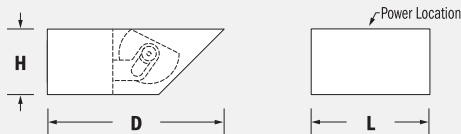

Remote or Integral Ballast - Metal Halide Lamp(s)

Yoke - Scoop

	L	D	H
EIW 9294	16.0"	15.0"	8.0"

Yoke - Wedge

	L	D	H
EIW 9295	16.0"	15.0"	8.0"

Yoke - Scroll

	L	D	H
EIW 9733	16.0"	16.0"	8.7"

Power Tray - Scoop

	L	D	H
EIW 9731	16.0"	21.0"	8.1"

Power Tray - Wedge

	L	D	H
EIW 9732	16.0"	21.0"	8.1"

FT - Forward Throw

PW - Plane Wash

VG - Vertical Graze

Complementary Family Fixtures

MRI Round - Page 182