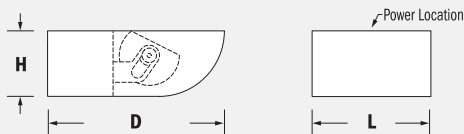

Remote or Integral Ballast - Metal Halide Lamp(s)

Yoke - Scoop

	L	D	H
EIW 9294	16.0"	15.0"	8.0"

Yoke - Wedge

	L	D	H
EIW 9295	16.0"	15.0"	8.0"

Yoke - Scroll

	L	D	H
EIW 9733	16.0"	16.0"	8.7"

Power Tray - Scoop

	L	D	H
EIW 9731	16.0"	21.0"	8.1"

Power Tray - Wedge

	L	D	H
EIW 9732	16.0"	21.0"	8.1"

FT - Forward Throw

PW - Plane Wash

VG - Vertical Graze

Complementary Family Fixtures

MRI Round - Page 182