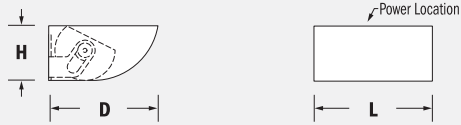

Echo® Round™ 9.0

Interior Wall Mount

Remote or Integral Ballast - Metal Halide Lamp(s)

Yoke - Scoop

	L	D	H
EIW 9294	16.0"	15.0"	8.0"