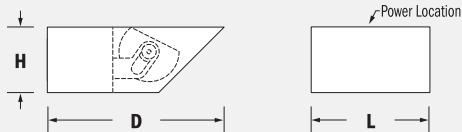

Yoke - Wedge

	L	D	H
EIW 9717	10.9"	10.0"	5.0"

Power Tray - Scoop

	L	D	H
EIW 9718	10.8"	14.0"	5.0"

Power Tray - Wedge

	L	D	H
EIW 9719	10.8"	14.0"	5.0"

FT - Forward Throw

Round 5.0